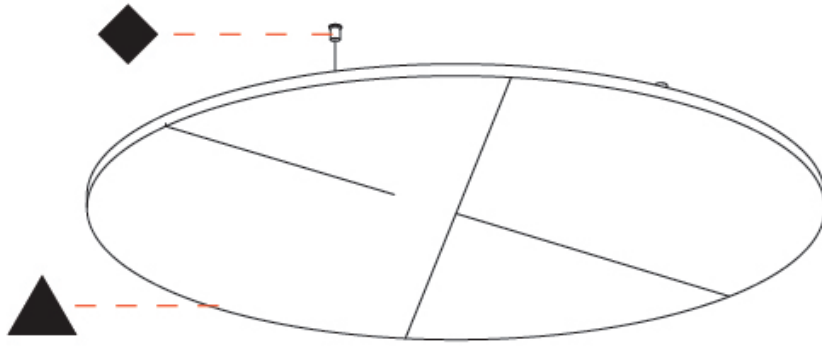

GLORIOUS ACOUSTIC PANEL SUSPENSION

A300702-

PROJECT _____

TYPE _____

SPECIFIER _____

QUANTITY _____

DATE _____