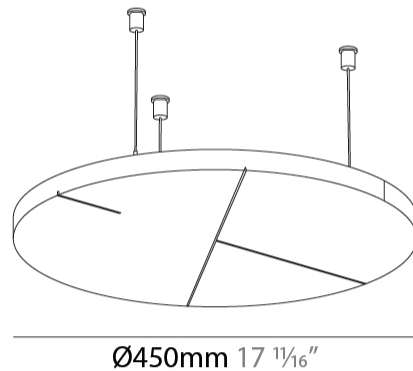

PROJECT	_____
TYPE	_____
SPECIFIER	_____
QUANTITY	_____
DATE	_____

GLORIOUS ACOUSTIC PANEL SUSPENSION

A300700-

base number	Finishes (Diamond)	Finish Options	Cable Length

1. To build a product code in our configurator select the specify button on the base model # product page
2. To build a manual product code on this datasheet choose from the options listed below in blue font and add the suffix to the base model #

GENERAL

Series: Glorious Acoustic Panel
Brand: Prolicht
Division: Architectural
Mounting Type: Suspension
Mounting Location: Ceiling
Subcategory: Acoustic

PHYSICAL

Shape: Round
Diameter (mm): 450
Diameter (in): 17 ¹¹/₁₆
Height (mm): 24
Height (in): 15/16
Fixture Finish: [ANC / ASH / BNA / BTC / BZE / CEL / EGG / EVG / FOG / FOS / FST / FUA / IRI / IRO / KHA / LIC / LIM / MER / MSN / MUS / ONX / PEA / PLU / POL / PPY / RAY / ROY / RST / STE / SWD / TAN / TAU](#)
Holder Finish: [SSR / BKV / CWI / CRY / HAB / LAG / UFT / ITA / RUA / RUR / MIC / FTG / MYG / TWT / LOD / PUS / FRO / FUP / KIA / POP / BLS / SPG / MEY / GOH / GUM / CHC / COM / ABZ / JAG](#)
Fixture Material: Aluminum
Cable Details: [2000mm / 6000mm Transparent Cable](#)

ELECTRICAL

LED

OPTICAL

RATINGS AND CERTIFICATIONS

Certified By: CSA Certified to UL and CSA Standards
IP rating: IP20