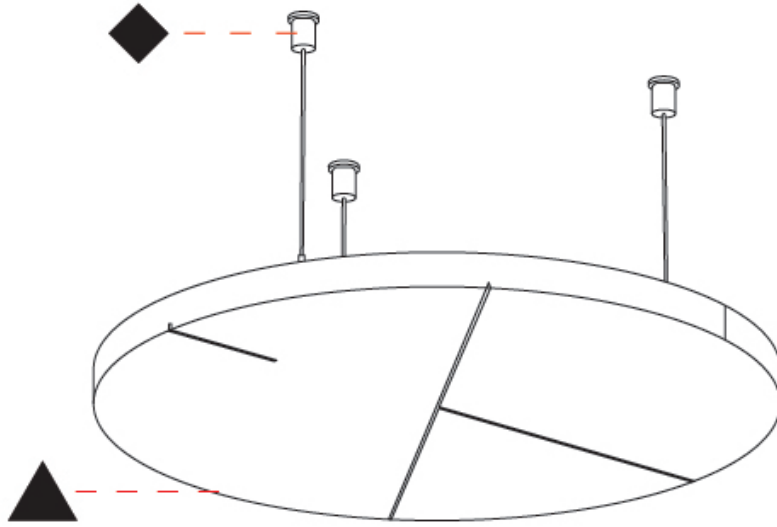

GLORIOUS ACOUSTIC PANEL SUSPENSION

A300700-

PROJECT	_____
TYPE	_____
SPECIFIER	_____
QUANTITY	_____
DATE	_____

A