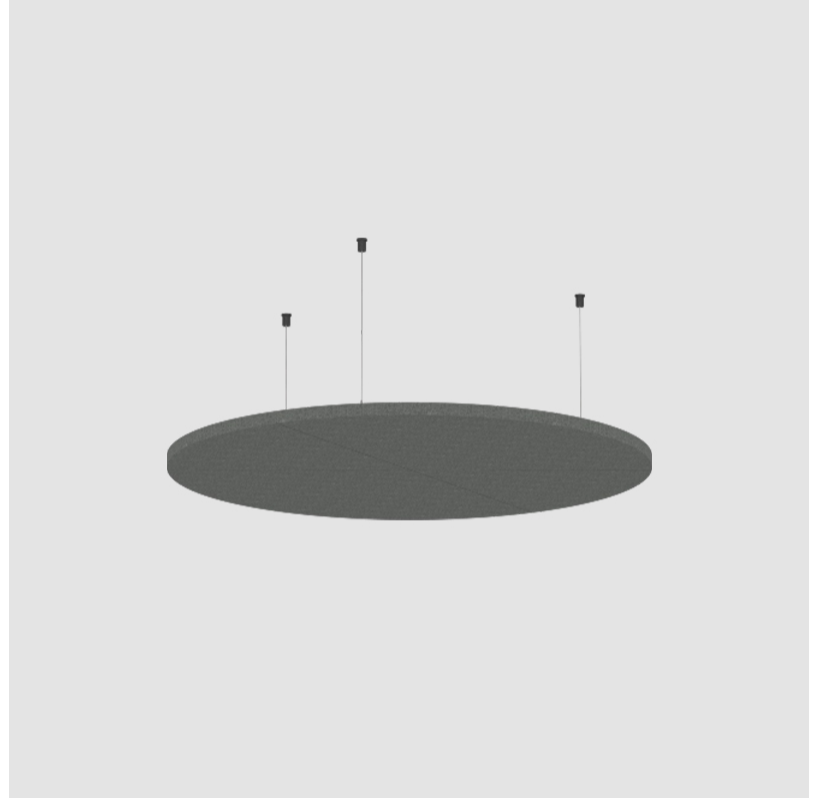

PROJECT	_____
TYPE	_____
SPECIFIER	_____
QUANTITY	_____
DATE	_____

GLORIOUS ACOUSTIC PANEL SUSPENSION

A300702-

base number	Finishes (Diamond)	Finish Options	Cable Length

1. To build a product code in our configurator select the specify button on the base model # product page
2. To build a manual product code on this datasheet choose from the options listed below in blue font and add the suffix to the base model #

GENERAL

Series: Glorious Acoustic Panel
Brand: Prolicht
Division: Architectural
Mounting Type: Suspension
Mounting Location: Ceiling
Subcategory: Acoustic

PHYSICAL

Shape: Round
Diameter (mm): 950
Diameter (in): 37 ³/₈
Height (mm): 24
Height (in): 15/16
Fixture Finish: [ANC / ASH / BNA / BTC / BZE / CEL / EGG / EVG / FOG / FOS / FST / FUA / IRI / IRO / KHA / LIC / LIM / MER / MSN / MUS / ONX / PEA / PLU / POL / PPY / RAY / ROY / RST / STE / SWD / TAN / TAU](#)

Holder Finish: [SSR / BKV / CWI / CRY / HAB / LAG / UFT / ITA / RUA / RUR / MIC / FTG / MYG / TWT / LOD / PUS / FRO / FUP / KIA / POP / BLS / SPG / MEY / GOH / GUM / CHC / COM / ABZ / JAG](#)

Fixture Material: Aluminum
Cable Details: [2000mm / 6000mm Transparent Cable](#)

ELECTRICAL

LED

OPTICAL

RATINGS AND CERTIFICATIONS

Certified By: CSA Certified to UL and CSA Standards
IP rating: IP20

Ø946mm 37 ³/₈"