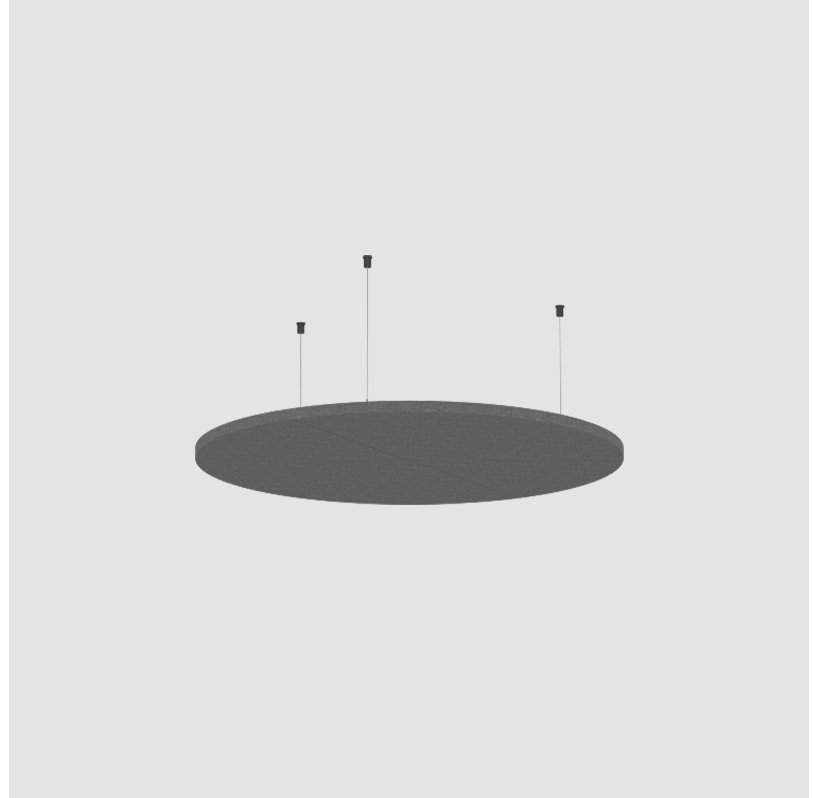

PROJECT	_____
TYPE	_____
SPECIFIER	_____
QUANTITY	_____
DATE	_____

GLORIOUS ACOUSTIC PANEL SUSPENSION

A300700-

base number	Finishes (Diamond)	Finish Options	Cable Length

1. To build a product code in our configurator select the specify button on the base model # product page
2. To build a manual product code on this datasheet choose from the options listed below in blue font and add the suffix to the base model #

GENERAL

Series: Glorious Acoustic Panel
Brand: Prolicht
Division: Architectural
Mounting Type: Suspension
Mounting Location: Ceiling
Subcategory: Acoustic

PHYSICAL

Shape: Round
Diameter (mm): 450
Diameter (in): 17 ¹¹/₁₆
Height (mm): 24
Height (in): 15/16
Fixture Finish: [ANC / ASH / BNA / BTC / BZE / CEL / EGG / EVG / FOG / FOS / FST / FUA / IRI / IRO / KHA / LIC / LIM / MER / MSN / MUS / ONX / PEA / PLU / POL / PPY / RAY / ROY / RST / STE / SWD / TAN / TAU](#)
Holder Finish: [SSR / BKV / CWI / CRY / HAB / LAG / UFT / ITA / RUA / RUR / MIC / FTG / MYG / TWT / LOD / PUS / FRO / FUP / KIA / POP / BLS / SPG / MEY / GOH / GUM / CHC / COM / ABZ / JAG](#)
Fixture Material: Aluminum
Cable Details: [2000mm / 6000mm Transparent Cable](#)

ELECTRICAL

LED

OPTICAL

RATINGS AND CERTIFICATIONS

Certified By: CSA Certified to UL and CSA Standards
IP rating: IP20