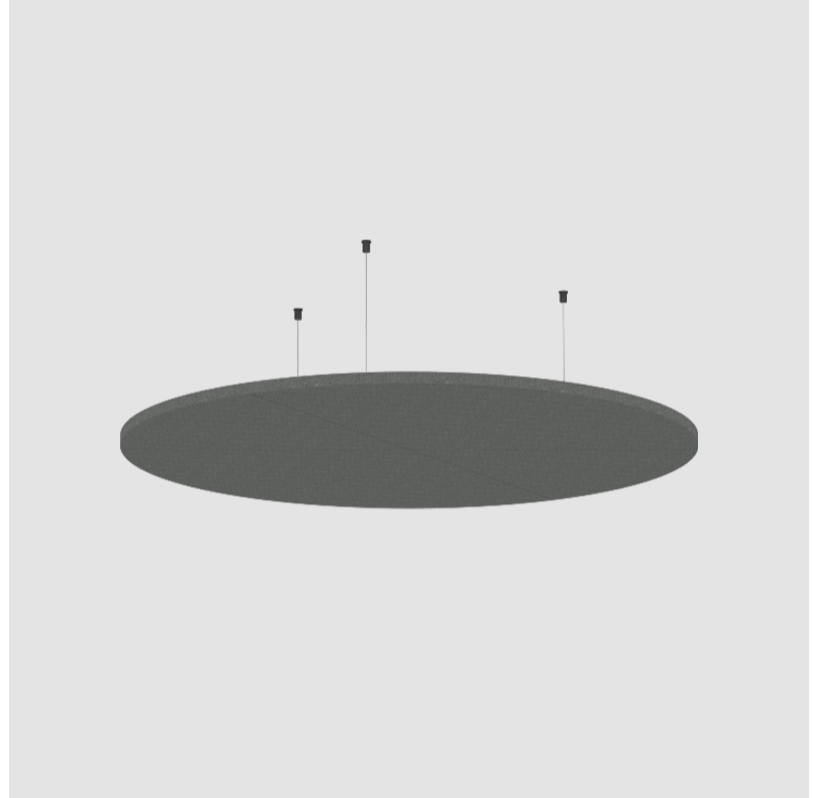

PROJECT _____
TYPE _____
SPECIFIER _____
QUANTITY _____
DATE _____

GLORIOUS ACOUSTIC PANEL SUSPENSION

A300703-

base number	Finishes (Diamond)	Finish Options	Cable Length

1. To build a product code in our configurator select the specify button on the base model # product page
2. To build a manual product code on this datasheet choose from the options listed below in blue font and add the suffix to the base model #

GENERAL

Series: Glorious Acoustic Panel
Brand: Prolicht
Division: Architectural
Mounting Type: Suspension
Mounting Location: Ceiling
Subcategory: Acoustic

PHYSICAL

Shape: Round
Diameter (mm): 1250
Diameter (in): 49 ³/₁₆
Height (mm): 24
Height (in): 15/16
Fixture Finish: [ANC / ASH / BNA / BTC / BZE / CEL / EGG / EVG / FOG / FOS / FST / FUA / IRI / IRO / KHA / LIC / LIM / MER / MSN / MUS / ONX / PEA / PLU / POL / PPY / RAY / ROY / RST / STE / SWD / TAN / TAU](#)

Holder Finish: [SSR / BKV / CWI / CRY / HAB / LAG / UFT / ITA / RUA / RUR / MIC / FTG / MYG / TWT / LOD / PUS / FRO / FUP / KIA / POP / BLS / SPG / MEY / GOH / GUM / CHC / COM / ABZ / JAG](#)

Fixture Material: Aluminum
Cable Details: [2000mm / 6000mm Transparent Cable](#)

ELECTRICAL

LED

OPTICAL

RATINGS AND CERTIFICATIONS

Certified By: CSA Certified to UL and CSA Standards
IP rating: IP20

Ø1246mm 49 ³/₁₆"